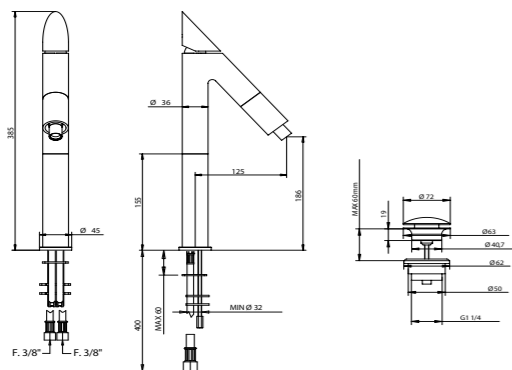

935CR15

RICAMBI / SPARE PARTS

9818

9977CR

41532/15

Miscelatore lavabo con prolunga da 150 mm e piletta clic-clac.

Basin mixer with 150 mms. extension and clic-clac waste.

ARTICOLO COMPLETO / COMPLETE ITEM