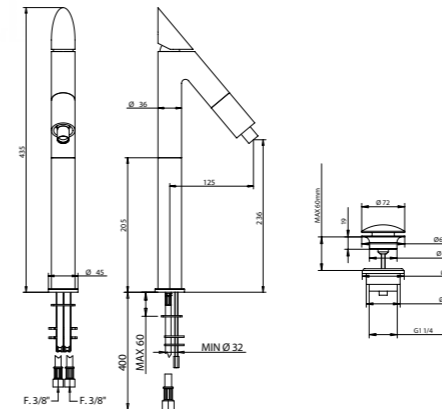

9818

9977CR

FINITURE E COLORI / FINISHES AND COLOURS

41532/20

Miscelatore lavabo con prolunga da 200 mm e piletta clic-clac.

Basin mixer with 200 mms. extension and clic-clac waste.

ARTICOLO COMPLETO / COMPLETE ITEM