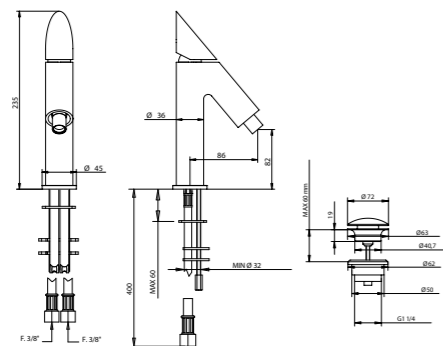

41521

Miscelatore lavabo/bidet con piletta clic-clac.

Basin/bidet mixer with clic-clac waste.

ARTICOLO COMPLETO / COMPLETE ITEM

41521CR00	CR
41521BI00	BI
41521NE00	NE
41521LI00	LI
41521RS00	RS
41521SB00	SB
41521SS00	SS

ABBINABILE A / TO MATCH WITH
Sifone / Siphon - **00067** pag. 1078

ACCESSORI / ACCESSORIES

935CR15

RICAMBI / SPARE PARTS

9818

9977CR

41532/15

Miscelatore lavabo con prolunga da 150 mm e piletta clic-clac.

Basin mixer with 150 mms. extension and clic-clac waste.